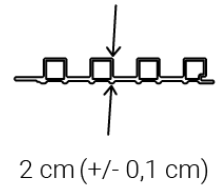

Technical information

1 pc

0.43 m²